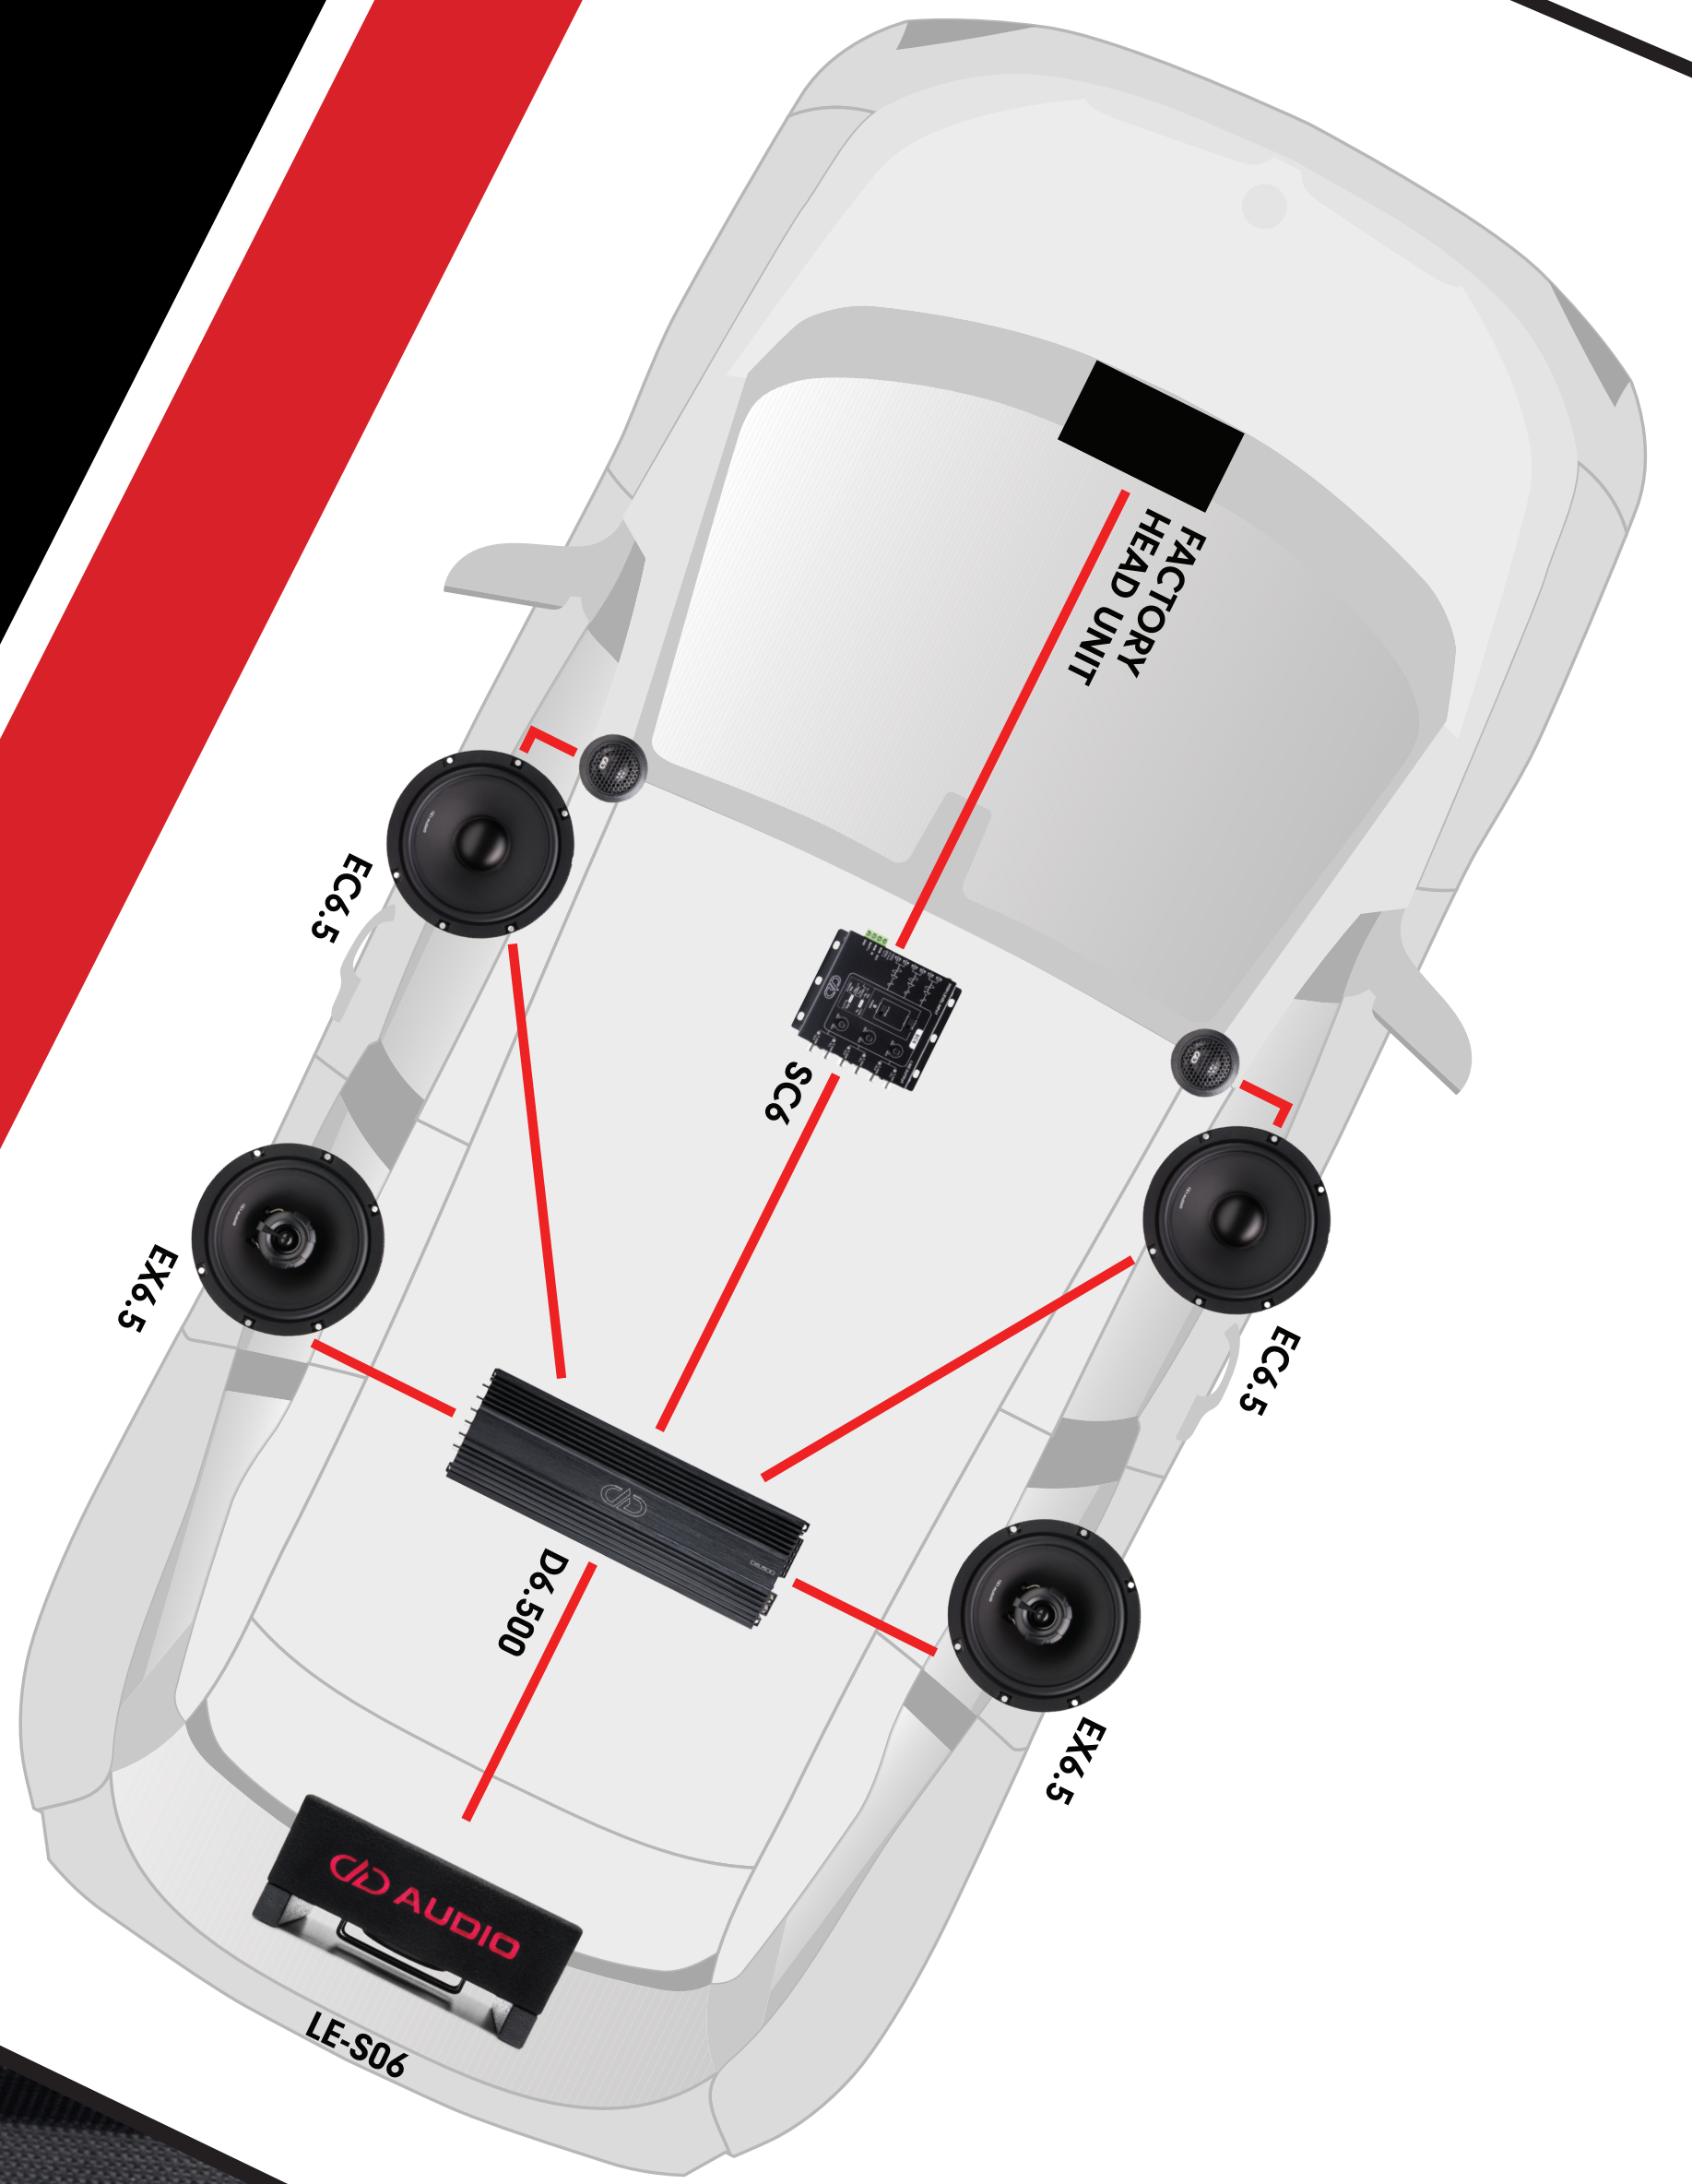

UPGRADE YOUR SOUND™

DDAUDIO.COM/OEM

OPTION 2.2